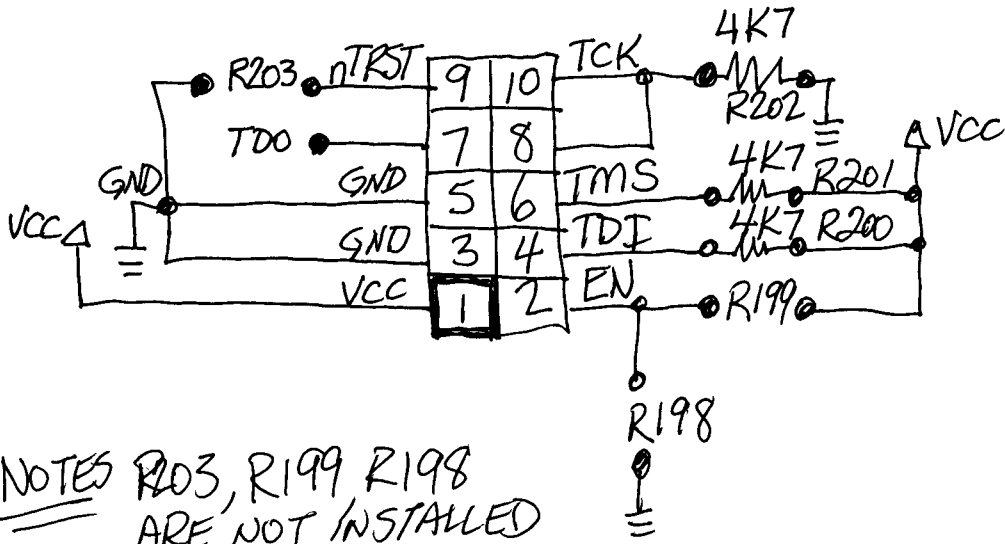

DNS-323 JTAG PORT

TOP VIEW

CON5

MIKE GORE
3 MAR 2007

NOTES R203, R199 R198
ARE NOT INSTALLED

EN IS ENABLE - MUST
BE HIGH TO TURN ON
JTAG